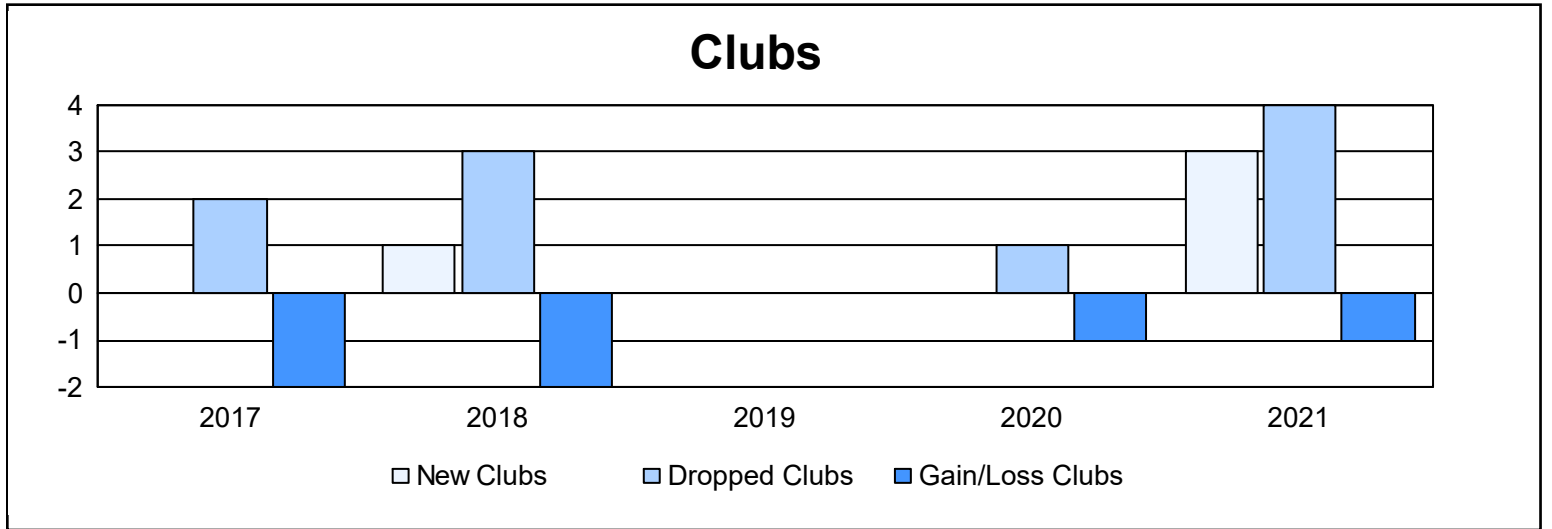

Year	New Clubs	Dropped Clubs	Gain/ Loss Clubs	New Members	Charter Members	Reinstate Members	Transfer Members	Total Member Added	Total Members Dropped	Gain/ Loss Members
2016-2017	0	2	-2	113	4	12	19	148	167	-19
2017-2018	1	3	-2	108	26	5	20	159	174	-15
2018-2019	0	0	0	91	2	4	16	113	154	-41
2019-2020	0	1	-1	97	1	3	8	109	179	-70
2020-2021	3	4	-1	83	54	1	30	168	198	-30
<b>Average</b>	<b>1</b>	<b>2</b>	<b>-1</b>	<b>98</b>	<b>17</b>	<b>5</b>	<b>19</b>	<b>139</b>	<b>174</b>	<b>-35</b>

### Membership Composition June 2021 Cumulative