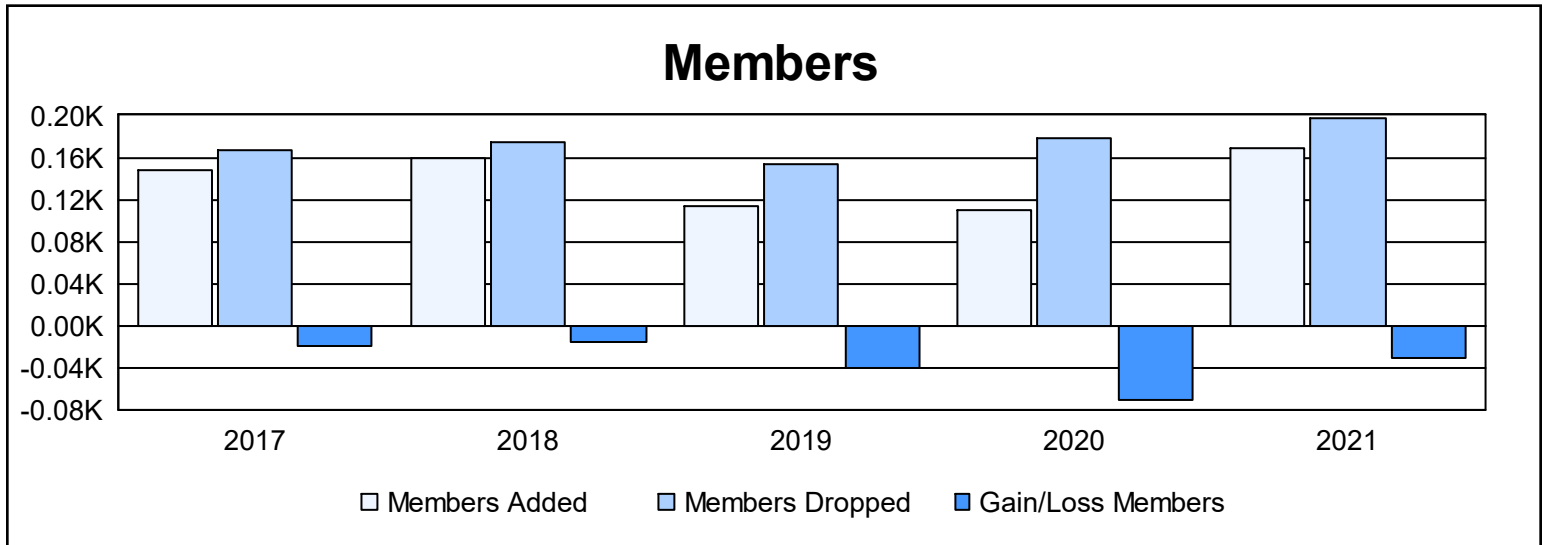

Year	New Clubs	Dropped Clubs	Gain/ Loss Clubs	New Members	Charter Members	Reinstate Members	Transfer Members	Total Member Added	Total Members Dropped	Gain/ Loss Members
2016-2017	0	2	-2	113	4	12	19	148	167	-19
2017-2018	1	3	-2	108	26	5	20	159	174	-15
2018-2019	0	0	0	91	2	4	16	113	154	-41
2019-2020	0	1	-1	97	1	3	8	109	179	-70
2020-2021	3	4	-1	83	54	1	30	168	198	-30
<b>Average</b>	<b>1</b>	<b>2</b>	<b>-1</b>	<b>98</b>	<b>17</b>	<b>5</b>	<b>19</b>	<b>139</b>	<b>174</b>	<b>-35</b>

### Membership Composition June 2021 Cumulative