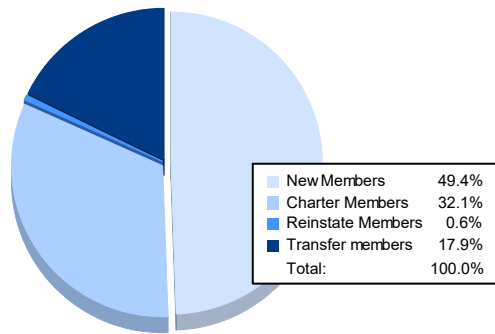

Year	New Clubs	Dropped Clubs	Gain/ Loss Clubs	New Members	Charter Members	Reinstate Members	Transfer Members	Total Member Added	Total Members Dropped	Gain/ Loss Members
2016-2017	0	2	-2	113	4	12	19	148	167	-19
2017-2018	1	3	-2	108	26	5	20	159	174	-15
2018-2019	0	0	0	91	2	4	16	113	154	-41
2019-2020	0	1	-1	97	1	3	8	109	179	-70
2020-2021	3	4	-1	83	54	1	30	168	198	-30
<b>Average</b>	<b>1</b>	<b>2</b>	<b>-1</b>	<b>98</b>	<b>17</b>	<b>5</b>	<b>19</b>	<b>139</b>	<b>174</b>	<b>-35</b>

### Membership Composition June 2021 Cumulative